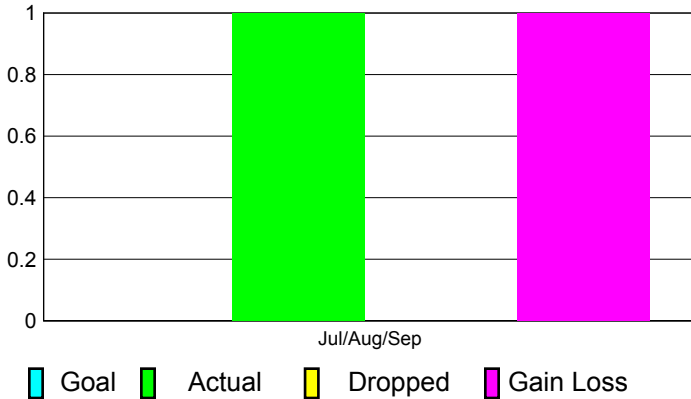

2012-2013 GMT Reports for District (or Undistricted) **District 354 C**

GMT: **BYEONG-DEOK KIM**

Location: **REPUBLIC OF KOREA**

GMT CA: **5**

CLUBS

**Club Results
2012-2013**

**Clubs
2011-2012**

Month	New Club Goal	Actual New Clubs	Actual Dropped Clubs	Gain/Loss of Clubs	Gain/Loss of Clubs
Jul/Aug/Sep	0	1	0	1	0
Totals	0	1	0	1	0

Club Results 2012-2013

Goal, New, Dropped, Gain/Loss

Comparison of Club Gain/Loss

Current Year Compared to the Previous Year

YTD Status Quo Clubs 2012-2013

Status Quo Clubs Compared to Status Quo Members

MEMBERSHIP