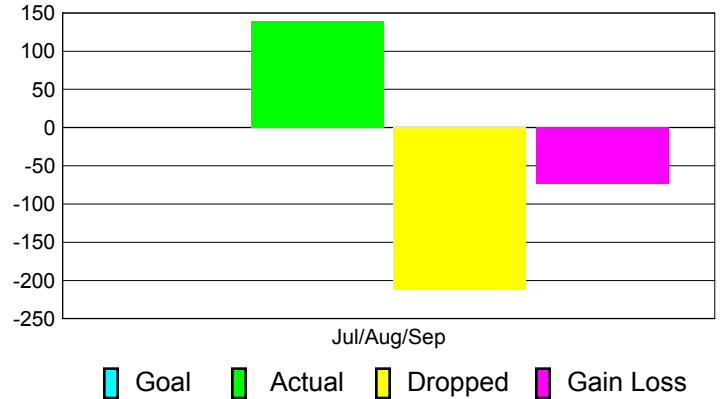

Membership Results 2012-2013

Goal, New, Dropped, Gain/Loss