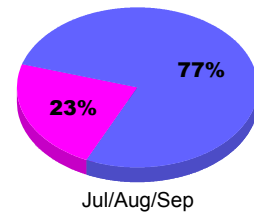

**Membership Results
2012-2013**

**Membership
2011-2012**

Month	Net Memb Goal	Actual New Memb	Actual Dropped Memb	Gain/Loss of Memb	Gain/Loss of Memb
Jul/Aug/Sep	0	139	-213	-74	-142
Totals	0	139	-213	-74	-142

Membership Results 2012-2013

Goal, New, Dropped, Gain/Loss

Comparison of Membership Gain/Loss

Current Year Compared to the Previous Year

Gender Comparison 2012-2013

Male Female